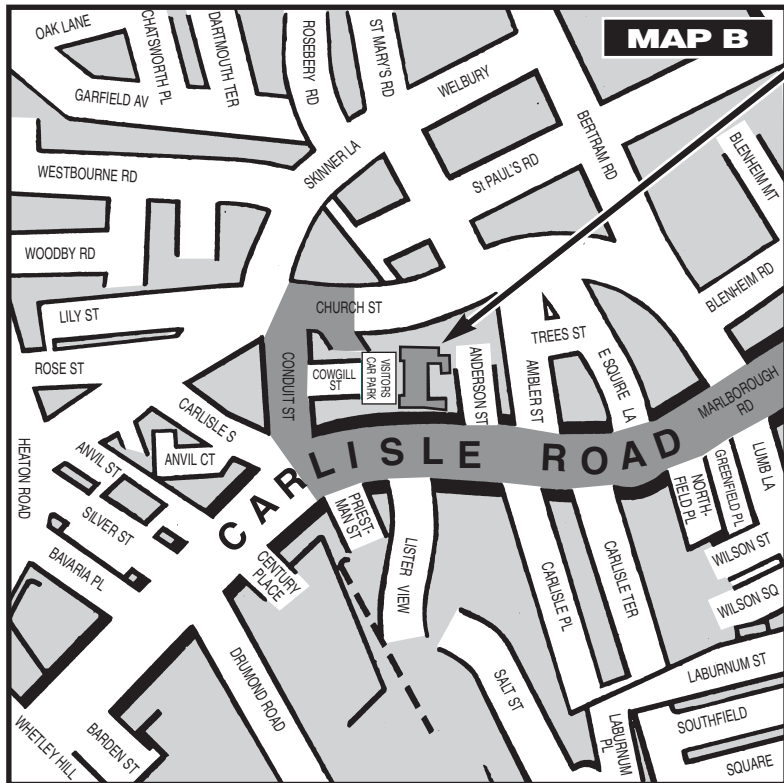

how to find us

60 CARLISLE ROAD, BRADFORD, BD8 8BD

TEL: (01274) 223223 FAX: (01274) 223224

MAP A

leave M62 at Junction 26 and join M606. Go to end of M606 and take 3rd exit off roundabout (Mayo Avenue A6177). At the next roundabout take the 3rd exit on to Manchester Road A641 to city centre. At the 4th set of lights get in to the middle lane and take the 1st exit at the next roundabout on to Princess way. Proceed through the lights up Godwin Street. Turn left in to Westgate then take the 5th turning on the right in to Drewton Street. Take the 2nd left on to Manningham Lane. Proceed along Manningham Lane for approximately half a mile. At the traffic lights turn left into Marlborough Road, continue on to Carlisle Road.

MAP B

From turning in to Marlborough Road take the 5th right into Conduit Street. Take the 2nd right in to Church Street and the 1st right. You are now in the Carlisle Business Centre car park.

 Suggested route from M62 motorway network

**CARLISLE
BUSINESS
CENTRE**